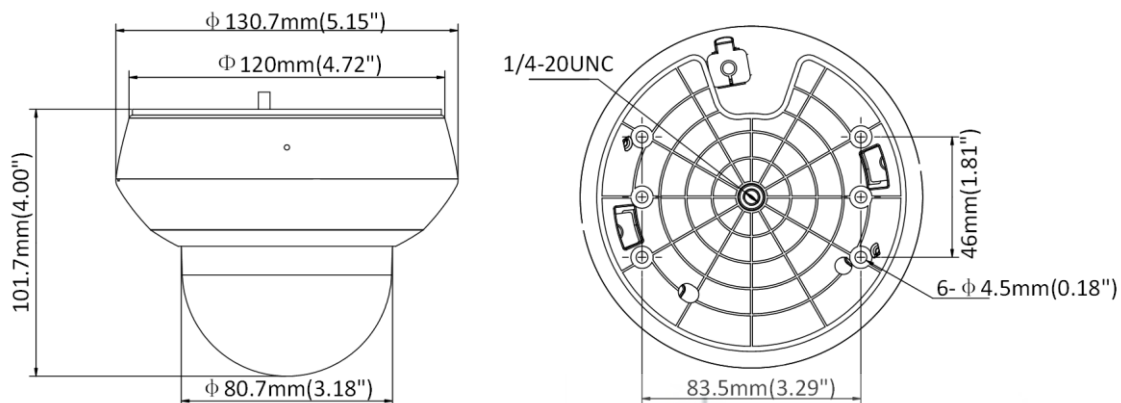

General

Language (Web Browser Access)	32 languages. English, Russian, Estonian, Bulgarian, Hungarian, Greek, German, Italian, Czech, Slovak, French, Polish, Dutch, Portuguese, Spanish, Romanian, Danish, Swedish, Norwegian, Finnish, Croatian, Slovenian, Serbian, Turkish, Korean, Traditional Chinese, Thai, Vietnamese, Japanese, Latvian, Lithuanian, Portuguese (Brazil)
Power	12 VDC, 1.0 A (Max. 9.9 W, including max. 4.2 W for IR) PoE (802.3af), 36 to 57 VDC, 0.35 A, Class3 (Max. 11.2 W, including max. 4.2 W for IR)
Working Environment	Temperature: -20°C to 60°C (-4°F to 140°F), humidity: ≤ 90%
Protection Level	IP66 standard, IK 10, surge protection, ±2kV Line to Gnd, ±1kV Line to Line, IEC61000-4-5
Material	Aluminum alloy, PC, PC+ABS
Dimension	Φ 130.7 mm × 101.7 mm (Φ 5.15" × 4.00")
Weight	Approx. 0.53 kg (1.17 lb.)

DORI

The DORI (detect, observe, recognize, identify) distance gives the general idea of the camera ability to distinguish persons or objects within its field of view. It is calculated based on the camera sensor specification and the criteria given by EN 62676-4: 2015.

DORI	Detect	Observe	Recognize	Identify
Definition	25 px/m	63 px/m	125 px/m	250 px/m
Distance (Tele)	130.9 m (429.5 ft)	51.9 m (170.4 ft)	26.2 m (85.9 ft)	13.1 m (42.9 ft)

Available Model

DS-2DE2A204IW-DE3(2.8-12 mm) (C), 12 VDC & PoE

Dimensions